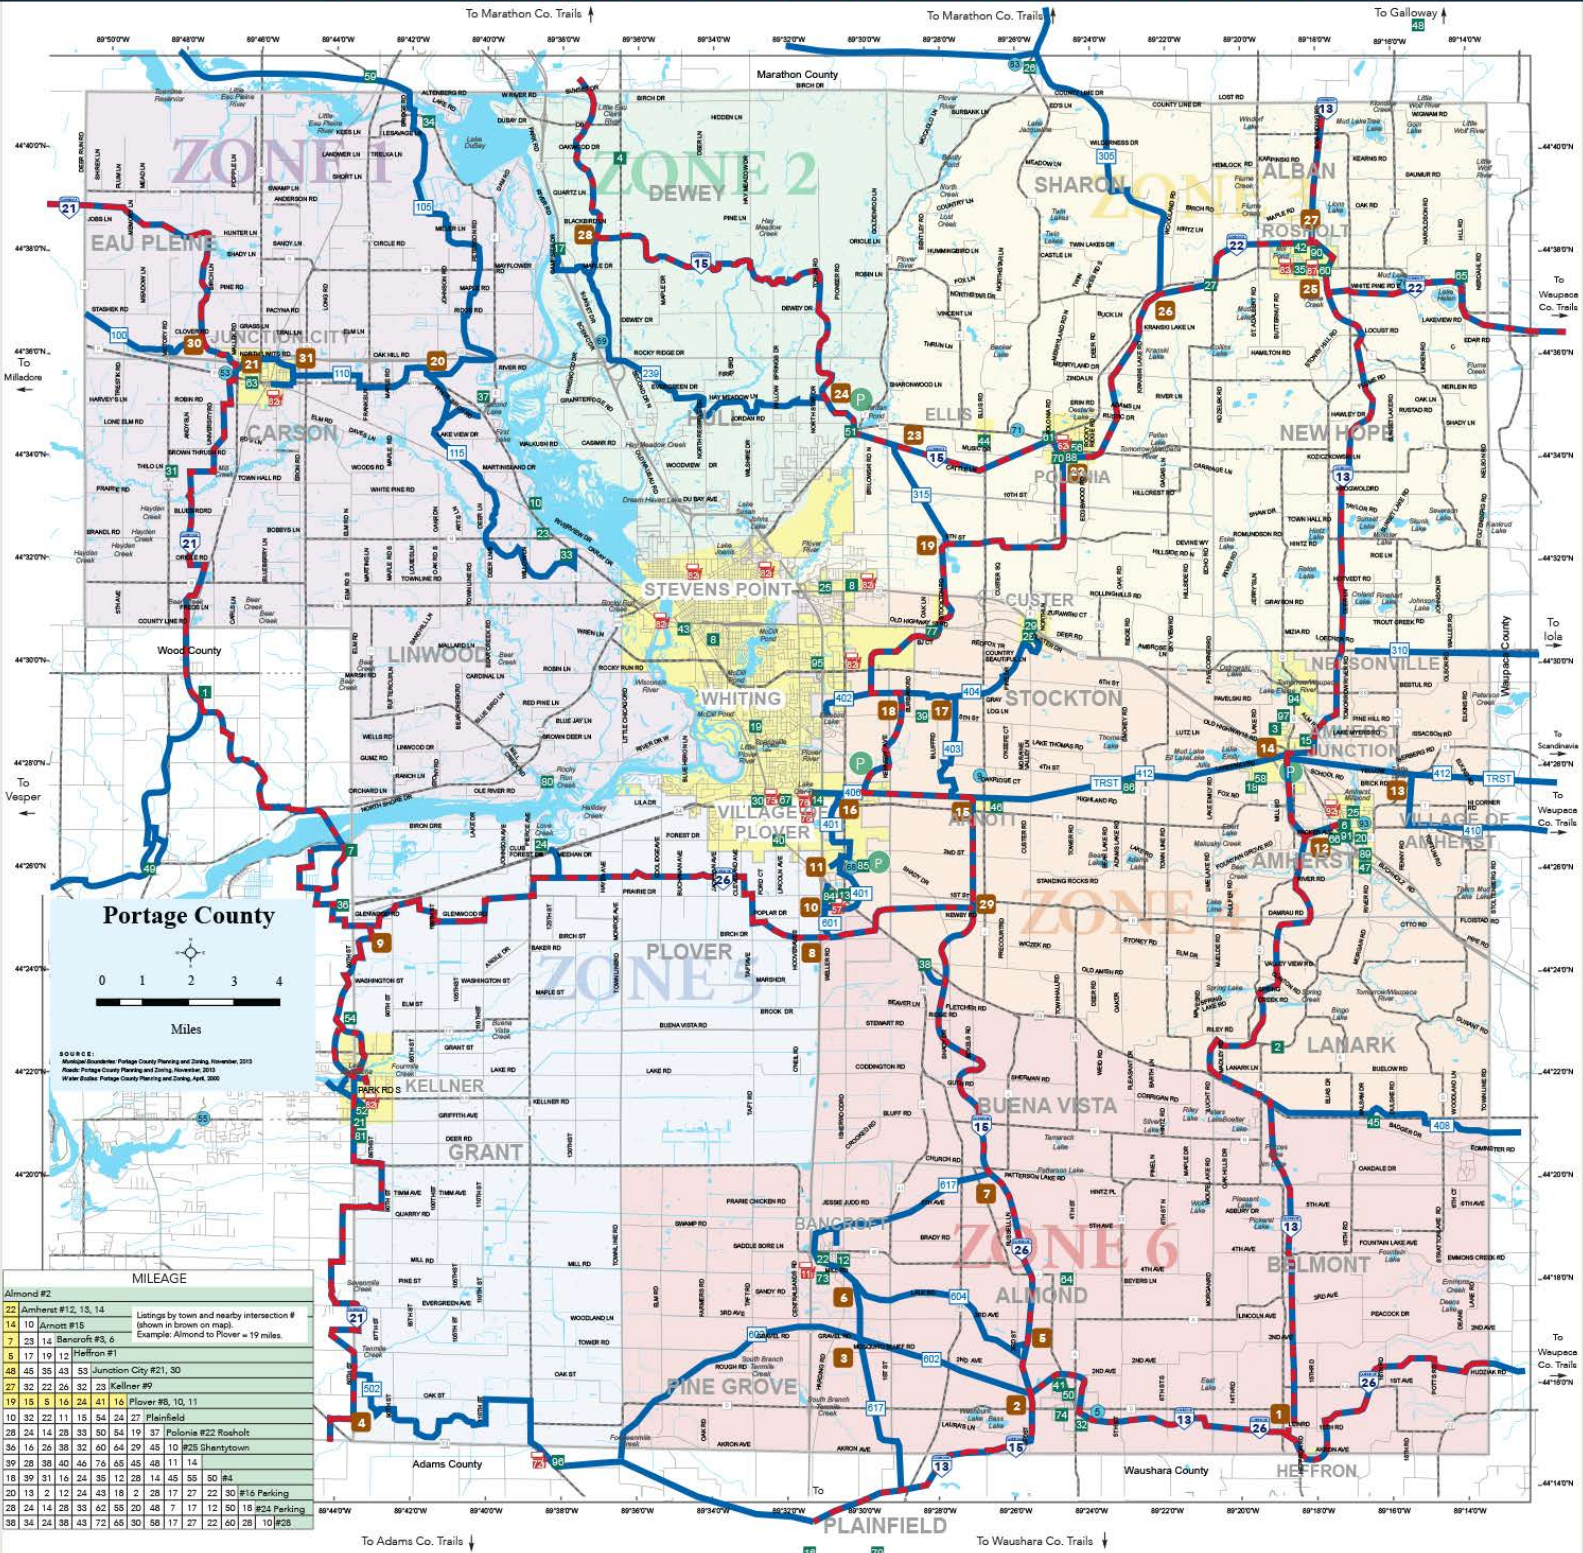

NO ATV'S ALLOWED ON PORTAGE COUNTY SNOWMOBILE TRAILS

1 *Noc* Ricky's 2 Ability Builders 3 AJ's Auto Body & Towing 4 AJ's Rangeline 5 Almond Sno Eagles 6 Ambrosia's 7 Anchor Bay Bar & Grill 8 Arby's 9 Arnett Area Star Riders Snowmobile Club 10 Bahamas Bar & Grill 11 Bancroft Quik Mart 12 Bancroft State Bank 13 Best Western Plover 14 Big Apple Bagels 15 Bootleggers Fine Food and Spirits 16 Budda's 17 Bullheads Bar & Grill 18 Carbo's Junction Bar 19 Central State Electric 20 Central Waters Brewing Company 21 Chat - R - Box Restaurant 22 Cheese Pleasers 23 Club 10 Bar & Dance Hall 24 Club Forest Bar 25 Community Insurance & Associates 26 Don's in Shantytown 27 County Canteen 28 Custer's Pit Stop 29 Custer's Roadhouse Bar & Grill 30 Davco LLC 31 Dean Altmann Trucking & Excavating 32 Dees Bar & Grill 33 Dewdney's Pub 34 Dock of Dubay Bar & Grill 35 Dollar Bill's 36 Donahue Super Sports 37 Donna's Showboat 38 Doug's Sports Pub 39 Excel Plumbing 40 Fahner Excavating 41 Falma-Lee Restaurant 42 Flume Creek Family Grill 43 Fred's Towing 44 Harvey's Corner Pub 45 Hideout II 46 Hitchin' Rail Saloon 47 J & G Plumbing and Heating 48 Jen & Tonic's 49 Jokers Bar and Grill 50 Jokers Bar and Grill 51 Jokers Bar and Grill 52 Jordan's Longbranch Saloon 53 Jonny Bar & Grill 54 J & U's Kellarer 55 Junction City Snowowners Snowmobile Club 56 Kellarer International Bar & Grill 57 Kellarer Knights Snowmobile Club 58 Kuzin's Kustom Body & Paint/The Rupp Shop 59 Kwik Trip 60 Lake Emily Inn 61 Lynda's Wolf Den 62 Mark's Machine Shop 63 Matero's Pub & Pizzeria 64 Maverick Saloon 65 Mike & Betty's Hiawatha Bar & Grill 66 Modern Image Builders 67 Lake Helen Pub and Grill 68 OK Hardware and Rentals 69 Plover Motorsports 70 Plover Spuds On Snow 71 Pok A Snoz Snowmobile Club 72 Polonia Cafe 73 Polonia Sno Bos 74 Ponderosa Pines Eatery & Banquet Hall 75 Pop A Top Bar and Grill 76 Portage County Bank 77 Post Road BP 78 Rosholt Area Blizzard Busters 79 Rosier's Stockton Bar 80 R-Store 81 R-Bar-N-Grill 82 Rudy's Backwater Saloon 83 S & S Trailers 84 Schrier Companies/The Store 85 Shantytown Snowmobile Club 86 Shooter's Supper Club 87 Smiley's Bar & Grill 88 Smokey Spur Bar and Grill 89 Stop-N-Go Food Mart 90 Sylvia's Store & Tavern 91 T & T Automotive 92 The Bulgin 93 The Rivers Bar & Supper Club 94 Tomorrow River B P 95 Tomorrow Valley Snowmobile Club 96 Tomorrow Valley Agriculture 97 Van Driel Plumbing & Heating 98 Wagon Wheel Bar & Grill 99 Whitetail Lanes Bar & Grill	100 Zone 1 101 Zone 2 102 Zone 3 103 Zone 4 104 Zone 5 105 Zone 6 106 Public Parking 107 Snowmobile Trails 108 State Corridor Trails 109 Gas Available 110 Corridor Markers 111 Intersections 112 Snowmobile Clubs 113 Advertiser